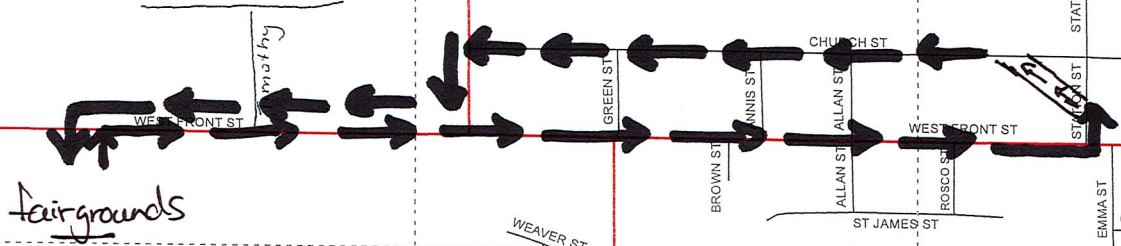

VILLAGE OF STIRLING

1:10,000

STIRLING-RAWDON (RAWDON TWP.)

MAP 21

ROUTE:

Start at fairgrounds
Proceed East on West Front St.
turning left on Station St.
turning left into Church parking lot
across to parking lot to Church St.
proceeding west on Church St.
turning left onto Campbellford Rd.
turning right on West Front St to fairgrounds.

fairgrounds

parade participants must return to the fairgrounds no stopping on road & no veering off the route. This is to ensure the safety of all.